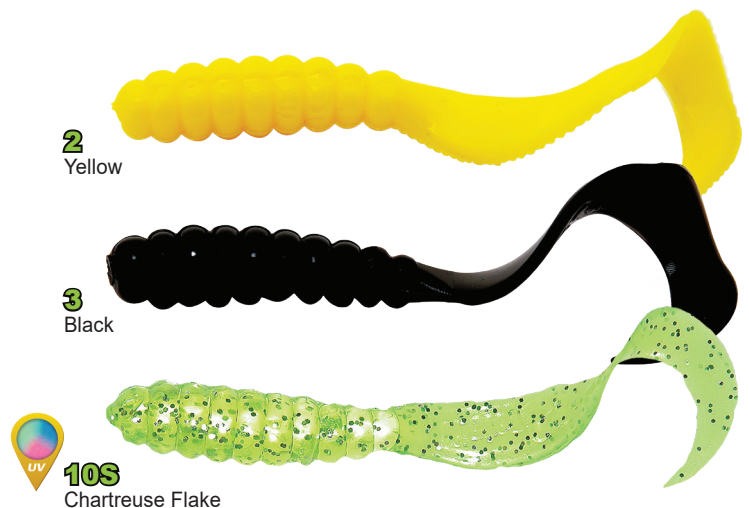

310P
Black / Chartreuse Pearl Tail