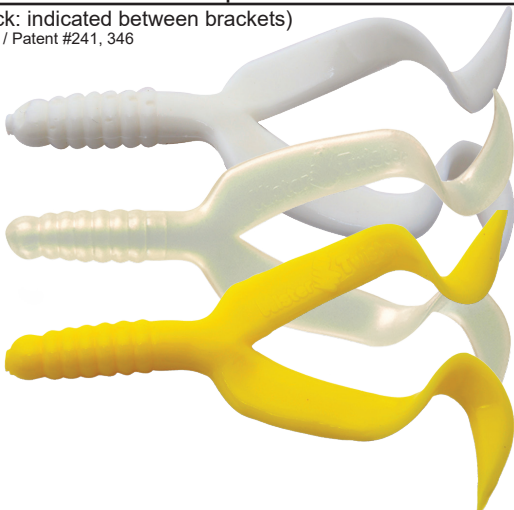

Double Tail™

Rigged to a round jighead or attached as a trailer to a weedless spoon, spinner or buzz bait, the Double Tail provides double the action.

Twice the vibration of the original Curly Tail design. The 4" Double Tail is a great bait for; bass, pike, walleye and don't discount trout. The Mister Twister formulation is soft enough for great action and tough enough to resist multiple strikes.

1 SIZE - 11 COLOURS	
Stock No.	4" DOUBLE TAIL
DT10	10/bag (6)

(Master pack: indicated between brackets)
Original design / Patent #241, 346

- **1**
  White
- **1P**
  White Pearl
- **2**
  Yellow

Split Double Tail™

Rig it to a Mepps spinner or buzz bait and you've got yourself a weedless combination that will work its way through the thickest slop.

The Split Double Tail improves on an already good thing, the Double Tail, a classic lure with two curly tails. The Split Double Tail trails 4 curly tails behind it to offer that much more visibility, vibration and action.

1 SIZE - 6 COLOURS	
Stock No.	4" SPLIT DOUBLE TAIL
SDT10	10/bag (6)

(Master pack: indicated between brackets)
Patent #4, 709, 501

- **1**
  White
- **2**
  Yellow