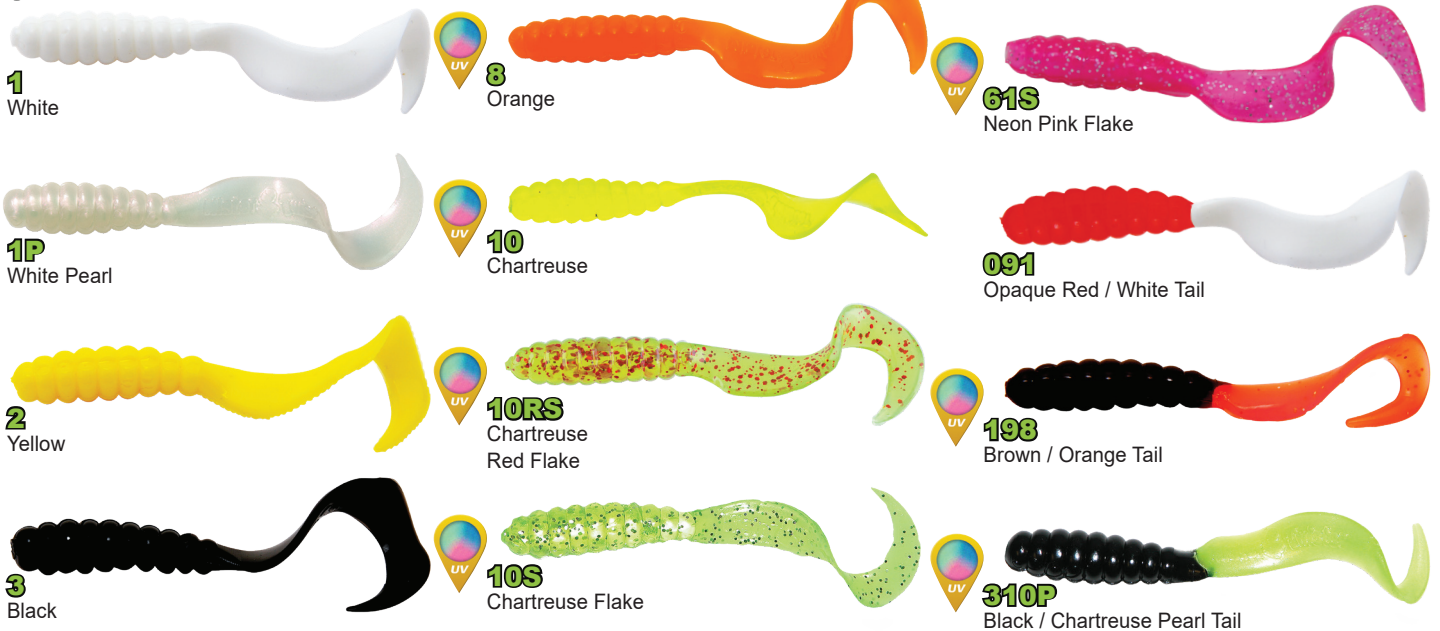

51S
Neon Blue Flake

4" & 6" Twister®

4" & 6" ORIGINAL

Catching more fish more often – This is the original fish catcher ordinary plastic lures have always tried to imitate. The wide Curly Tail flutters like the real thing. This is the original design that started the plastic lure evolution.

1 SIZE - 15 COLOURS	
Stock No.	4" TWISTER
4T10	10/bag Solids (6)
4T10MC	10/bag Multicolors (6)
4T100	100/bag Solids (1)
4T100MC	100/bag Multicolors (1)

(Master pack: indicated between brackets)

Solid

1 SIZE - 4 COLOURS	
Stock No.	6" TWISTER
6T9	9/bag (6)

(Master pack: indicated between brackets)