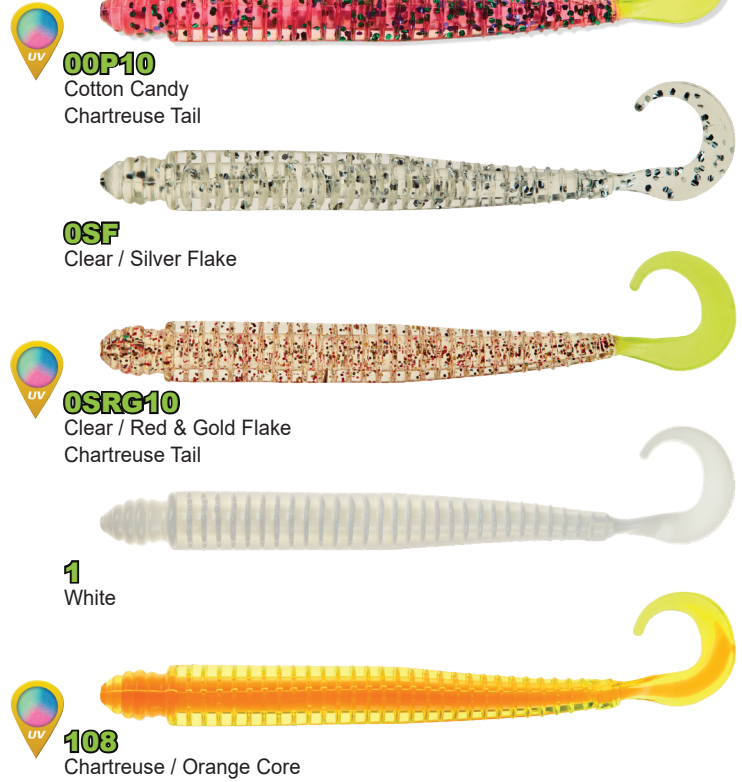

11BKS Pumpkin Pepper

Multicolor

11BKS Pumpkin Pepper

Multicolor

4" & 6" Twister®

4" & 6" ORIGINAL

Catching more fish more often – This is the original fish catcher ordinary plastic lures have always tried to imitate. The wide Curly Tail flutters like the real thing. This is the original design that started the plastic lure evolution.

Phenom®

The 6" Phenom with its classic Mister Twister curly tail is a great bass bait but it is also deadly for walleye. Rig it on a crawler harness in place of the real thing and work it using a bottom bouncer. Sometimes a smaller presentation can turn them on. Pinch off an inch or two and rig it on a jig head. The Phenom is a very versatile bait.

1 SIZE - 6 COLOURS	
Stock No.	6" PHENOM
6P10	10/bag (6)

(Master pack: indicated between brackets)

MISTER TWISTER®

The 4" Ringworm, as the name implies is a ringed body worm with the added attraction of a Curly Tail end. The ribbed body increases the vibration from the bait. The rings also create a more realistic feel to the body. Offered in 8 colours, the 4" Ringworm is a multi-species bait that really shines for Walleye and Bass.

1 SIZE - 8 COLOURS	
Stock No.	4" RINGWORM
4RW12	12/bag (6)

(Master pack: indicated between brackets)

Ringworm

Sassy Shad®

Shad are the #1 baitfish game fish prefer. The Sassy Shad has a supple body and a natural action fish can't resist. Rig it on a jighead or with a spinner form. The Sassy Shad is ideal for all game fish.