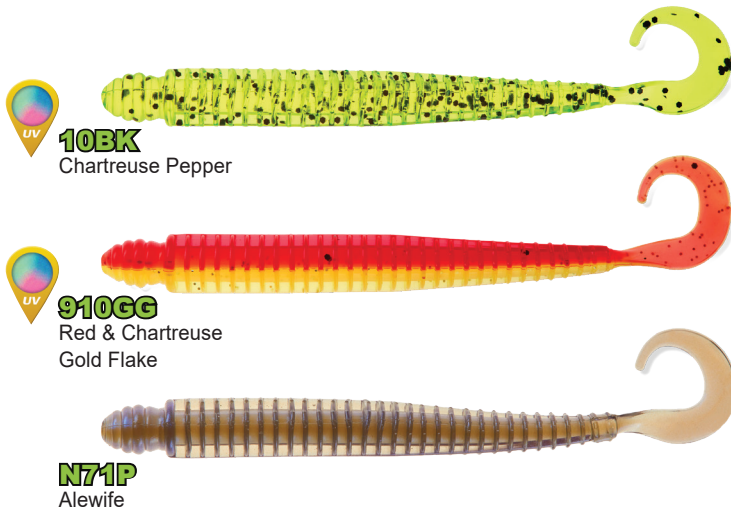

11BKS Pumpkin Pepper

Multicolor

11BKS Pumpkin Pepper

Multicolor

4" & 6" Twister®

4" & 6" ORIGINAL

Catching more fish more often – This is the original fish catcher ordinary plastic lures have always tried to imitate. The wide Curly Tail flutters like the real thing. This is the original design that started the plastic lure evolution.

Phenom®

The 6" Phenom with its classic Mister Twister curly tail is a great bass bait but it is also deadly for walleye. Rig it on a crawler harness in place of the real thing and work it using a bottom bouncer. Sometimes a smaller presentation can turn them on. Pinch off an inch or two and rig it on a jig head. The Phenom is a very versatile bait.

1 SIZE - 6 COLOURS	
Stock No.	6" PHENOM
6P10	10/bag (6)

(Master pack: indicated between brackets)

MISTER TWISTER®

The 4" Ringworm, as the name implies is a ringed body worm with the added attraction of a Curly Tail end. The ribbed body increases the vibration from the bait. The rings also create a more realistic feel to the body. Offered in 8 colours, the 4" Ringworm is a multi-species bait that really shines for Walleye and Bass.

1 SIZE - 8 COLOURS	
Stock No.	4" RINGWORM
4RW12	12/bag (6)

(Master pack: indicated between brackets)

Ringworm

Sassy Shad®

Shad are the #1 baitfish game fish prefer. The Sassy Shad has a supple body and a natural action fish can't resist. Rig it on a jighead or with a spinner form. The Sassy Shad is ideal for all game fish.